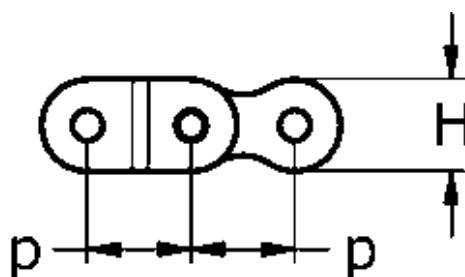

Article number: 61370235122008

Description: Tsubaki 08 B-2 Duplex double cranked link 2POL
Neptune.

Note: 08 B-2

Measures

$b1 = 7.75$

$t = 1.6$

$d1 = 8.51$

$d2 = 4.45$

$H = 12$

$L1 = 15.3$

$P = 12.7$

$pt = 13.92$

$T = 1.6$