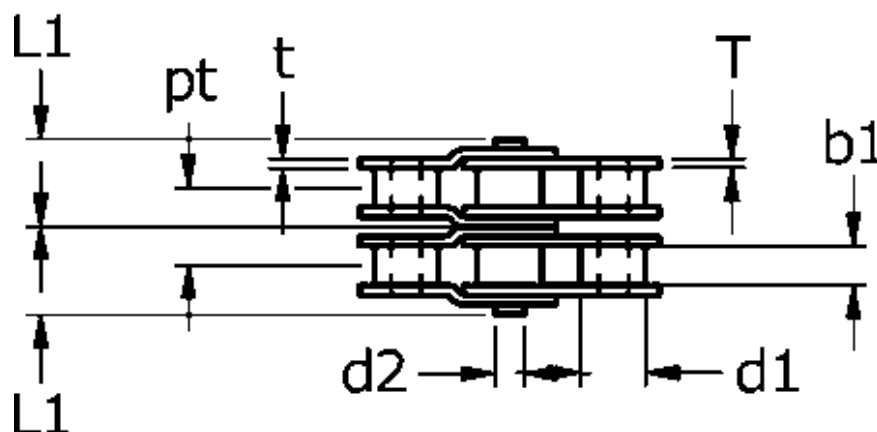

Article number: 61370235122008

Description: Tsubaki 08 B-2 Duplex double cranked link 2POL
Neptune.

Note: 08 B-2

Measures

$b1 = 7.75$

$t = 1.6$

$d1 = 8.51$

$d2 = 4.45$

$H = 12$

$L1 = 15.3$

$P = 12.7$

$pt = 13.92$

$T = 1.6$